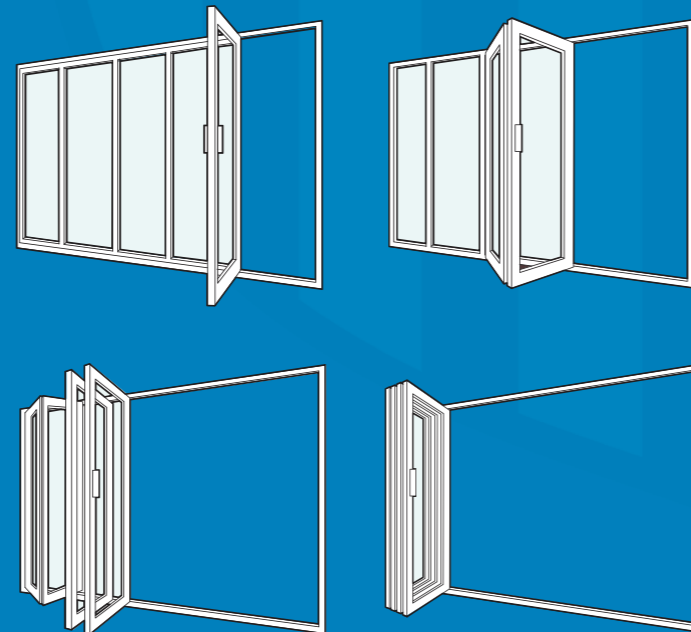

Bi-fold

Innovative and visually stunning - connect inside living to the outside world.

Bi-fold doors create a whole new feel for your home, linking rooms together and seamlessly joining inside living with outside space. Versatile and aesthetically pleasing, bi-fold doors are the ideal replacement for existing patio or French doors to flood any room with natural light.

Amazingly flexible and versatile, bi-fold doors can be fully opened, partially opened or totally closed, depending on the amount of space available.

Features and benefits

- Slimline Aluminium
- High performance weathering
- Broad range of door configurations
- Choose from 2 to 6 door panels
- Internally beaded.

Clean integrated design

The unique design of our bi-fold door means both cill and track are incorporated into the threshold, which results in a reduced frame height for improved aesthetics and a smoother operation of opening and closing.