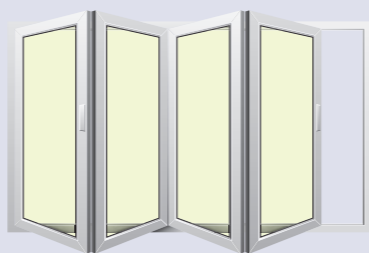

Composite doors

Combining the traditional look of timber with modern high performance materials to produce a range of traditional door styles in a variety of solid and wood effect finishes.

French doors

French doors are of PVC construction, combining versatility in design with modern locking technology. Available to open inwards or outwards. A variety of styles are available which can include midrails. French doors can also be designed with side panels to span larger openings.

Patio doors

In-line PVC patio doors are ideal when opening area is at a premium as the sashes do not encroach into the surrounding space. Available in 2, 3 and 4 pane options, patio doors can even be supplied with a midrail to include a letterplate if required.