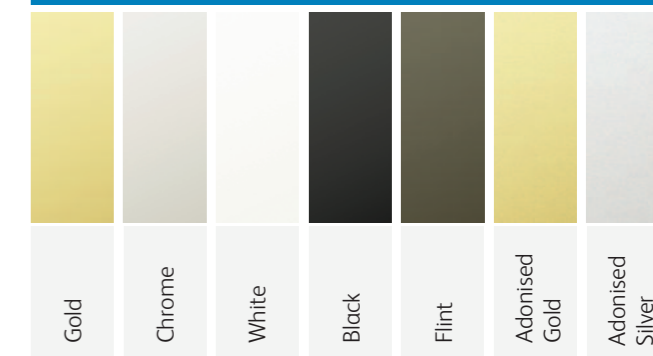

Finishes & Glazing

– make a difference to your home

An exciting range of finishes, a vast array of glazing options and door furniture to suit every taste. The choice is yours - make a design statement.

Finish options

The range is available in variety of finishes including white, rosewood, golden oak and a range of solid colours, all can be combined with your choice of glass design, including Georgian square, stained or diamond lead.

The right window can make all the difference to a room, so it's important for it to look the part – and be reliable and cost-effective, too.

Glazing

A vast array of glazing options are available, eg. Patterned, Georgian, Stained and Leaded.

Furniture

An attractive range of door furniture is available in a range of finishes.

Colours are representative and may vary. Please see material swatch for actual colour.

Specification may change without notice.