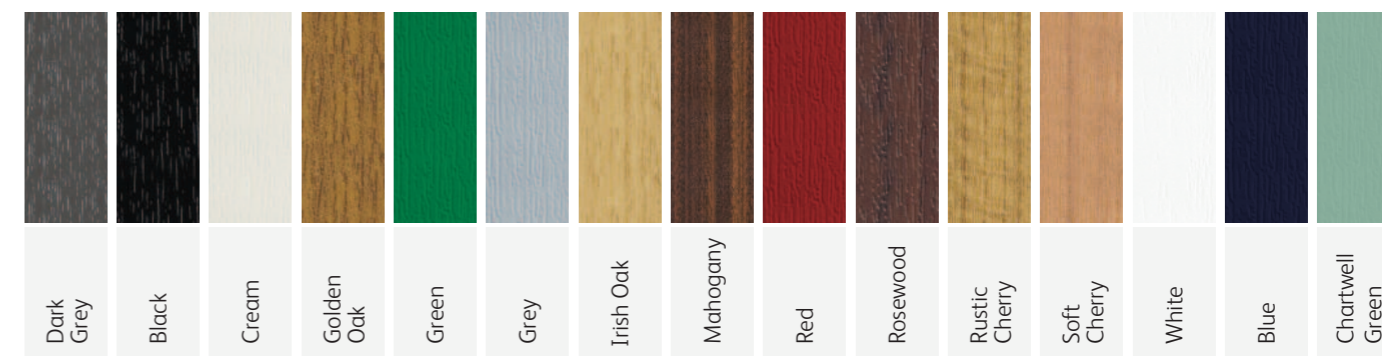

Finish options

The range is available in variety of finishes including white, rosewood, golden oak and a range of solid colours, all can be combined with your choice of glass design, including Georgian square, stained or diamond lead.

The right window can make all the difference to a room, so it's important for it to look the part – and be reliable and cost-effective, too.

Glazing

A vast array of glazing options are available, eg. Patterned, Georgian, Stained and Leaded.