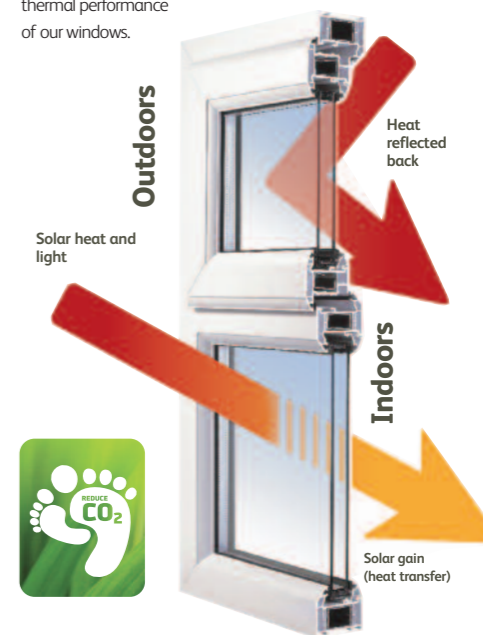

Solar gain, free heat

Our energy efficient windows are manufactured using the latest technology in glass and spacer units.

This allows heat generated from your home to be reflected back into the room but also trap free heat from the sun through solar gain, thus maximising the thermal performance of our windows.